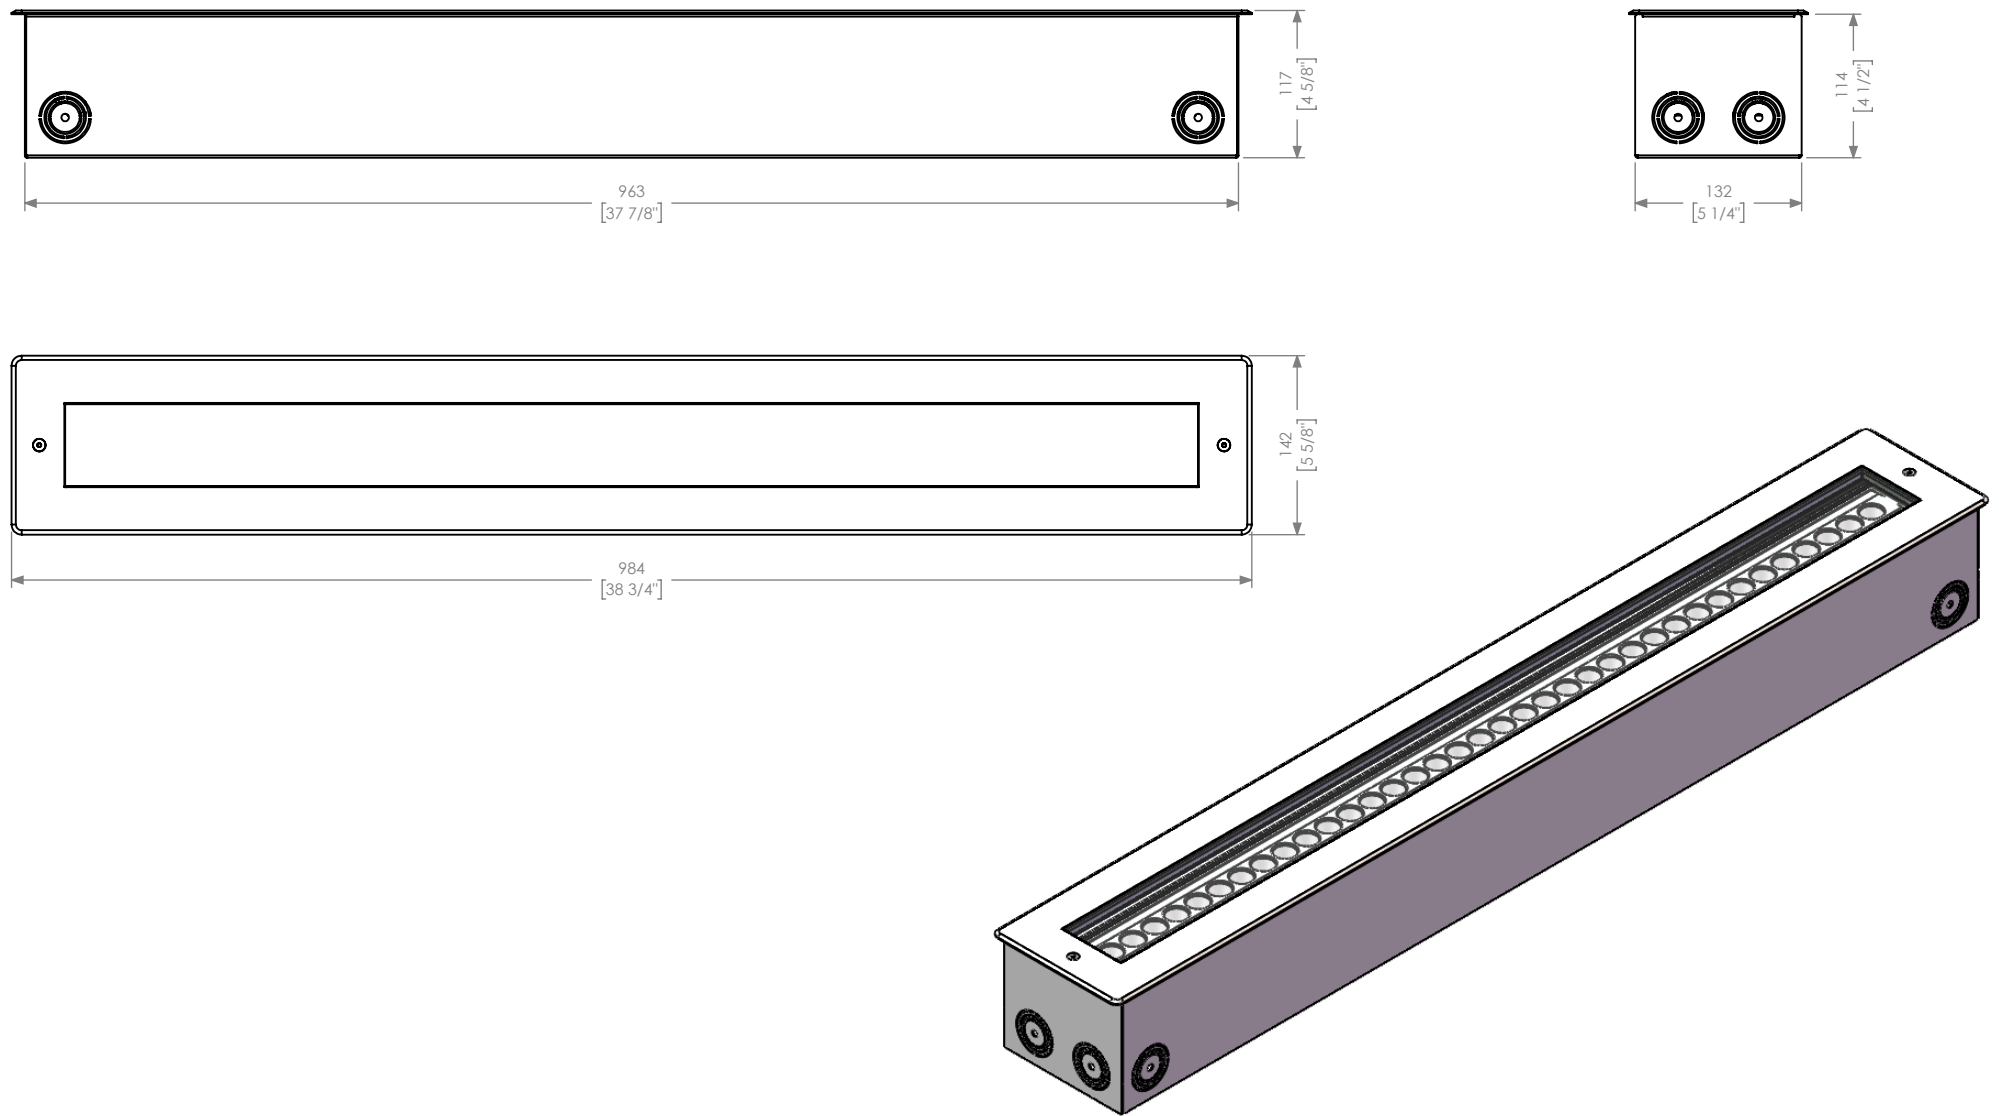

Description : PARADE L-3 RECESSED

Code : AL5073

Scale : 1:6

SHEET 1 OF 2

Revision : 03

DIMENSIONS ARE IN MILLIMETERS [BRACKETED DIMENSIONS ARE IN INCHES]

<http://www.griven.com>

Description : PARADE L-3 RECESSED

Code : AL5070 + AL5087

Scale : 1:6

SHEET 2 OF 2

Revision : 03

DIMENSIONS ARE IN MILLIMETERS [BRACKETED DIMENSIONS ARE IN INCHES]

GRIVEN 

<http://www.griven.com>